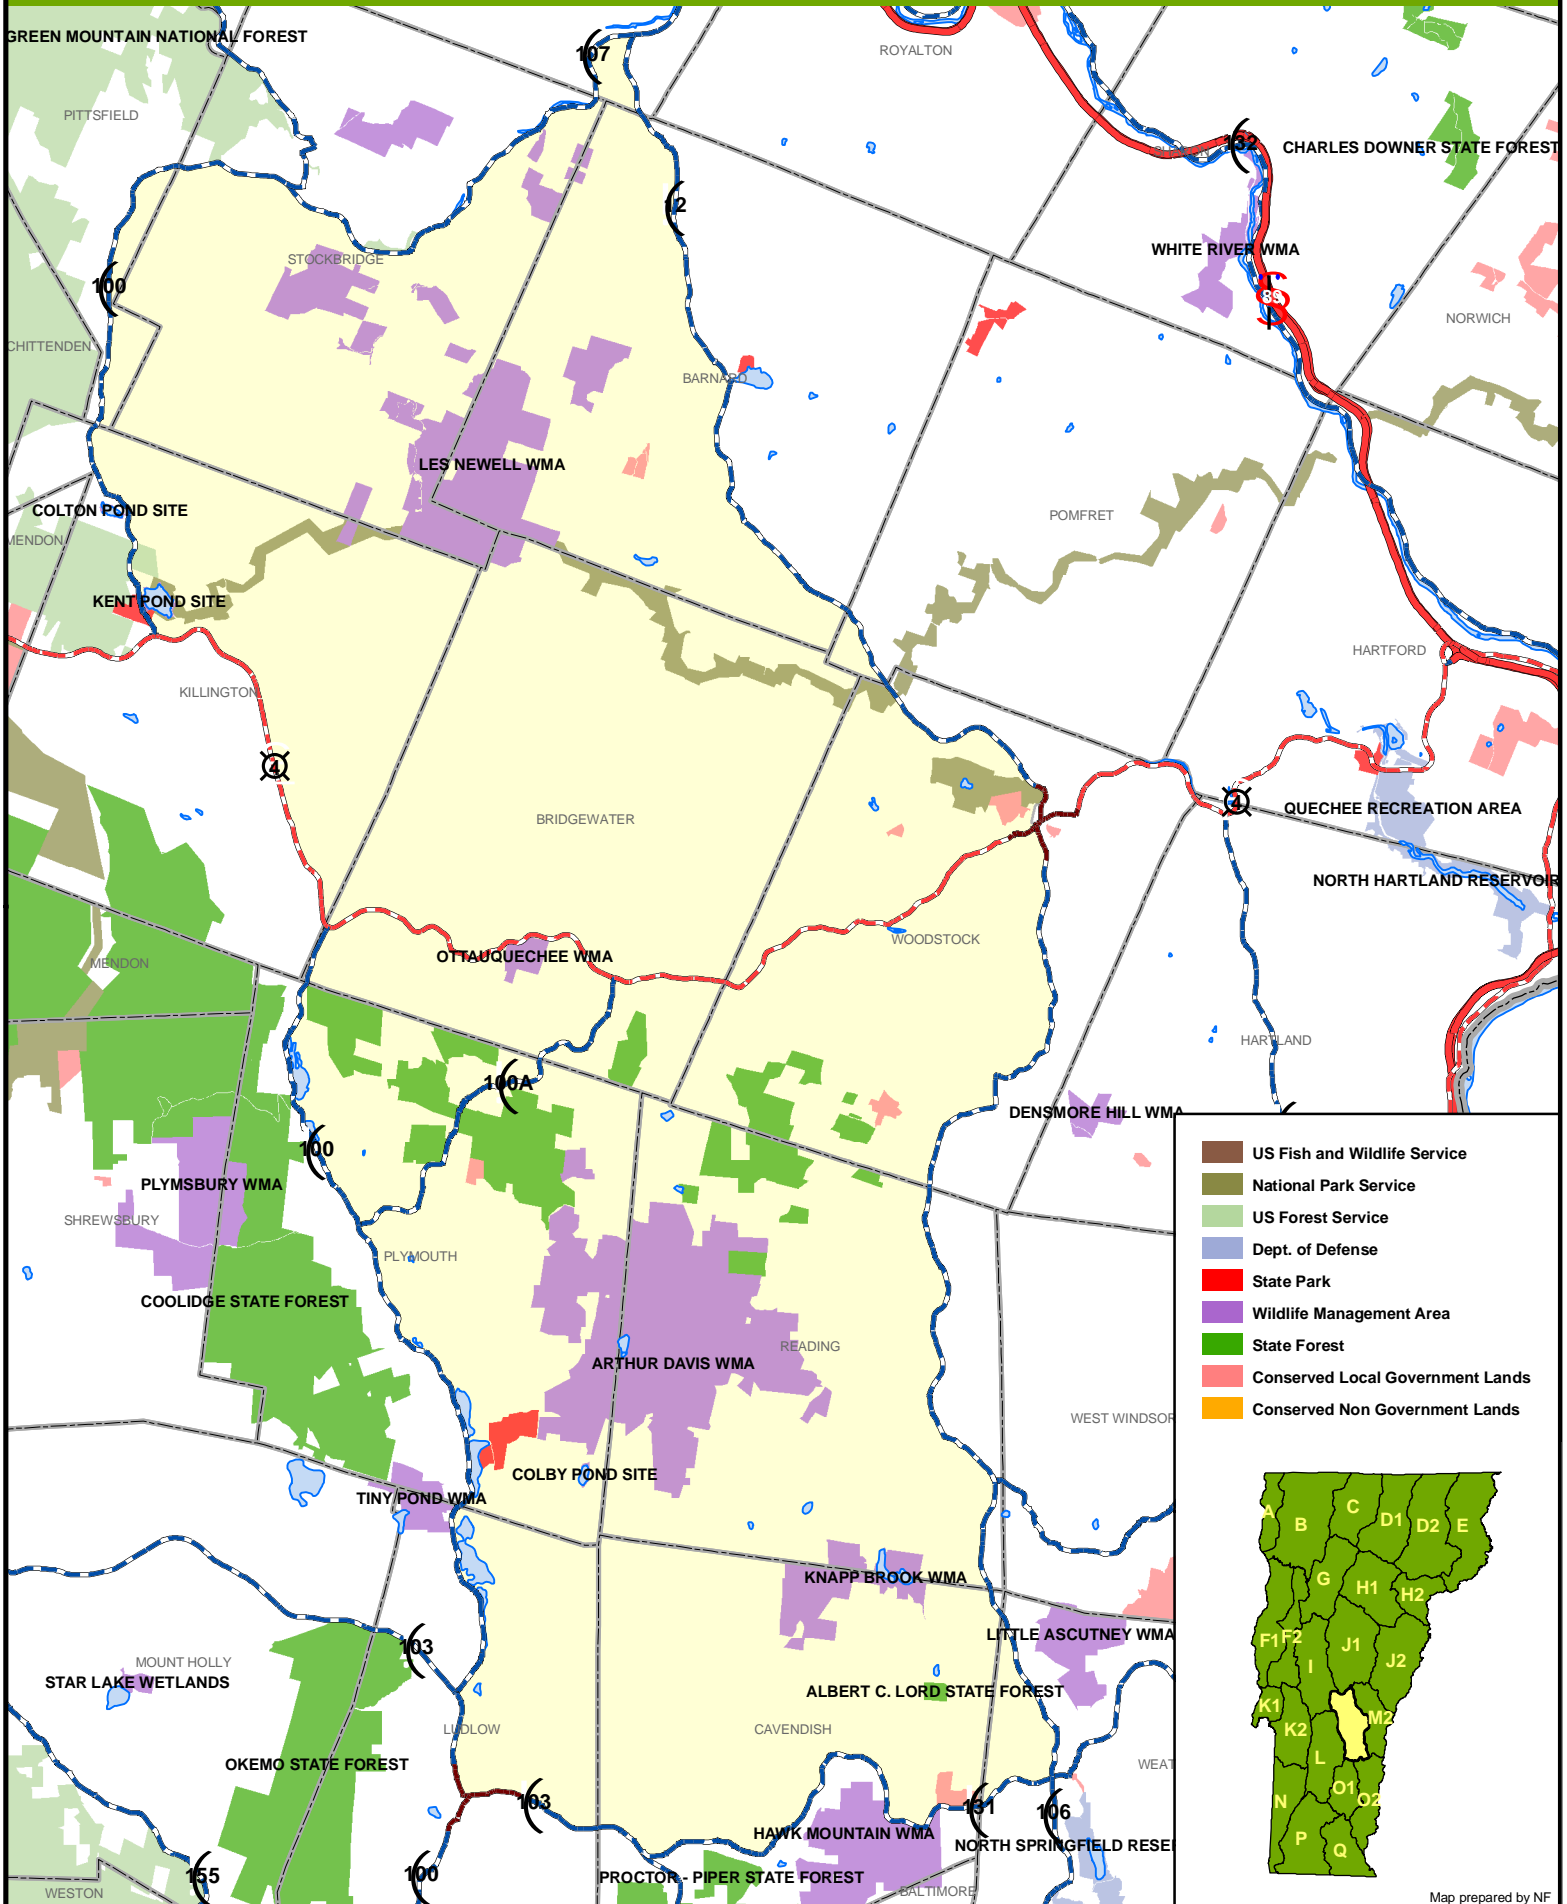

WILDLIFE MANAGEMENT UNIT M1

Boundaries of conserved lands are approximate. This map and the information on it should be used for planning purposes only.