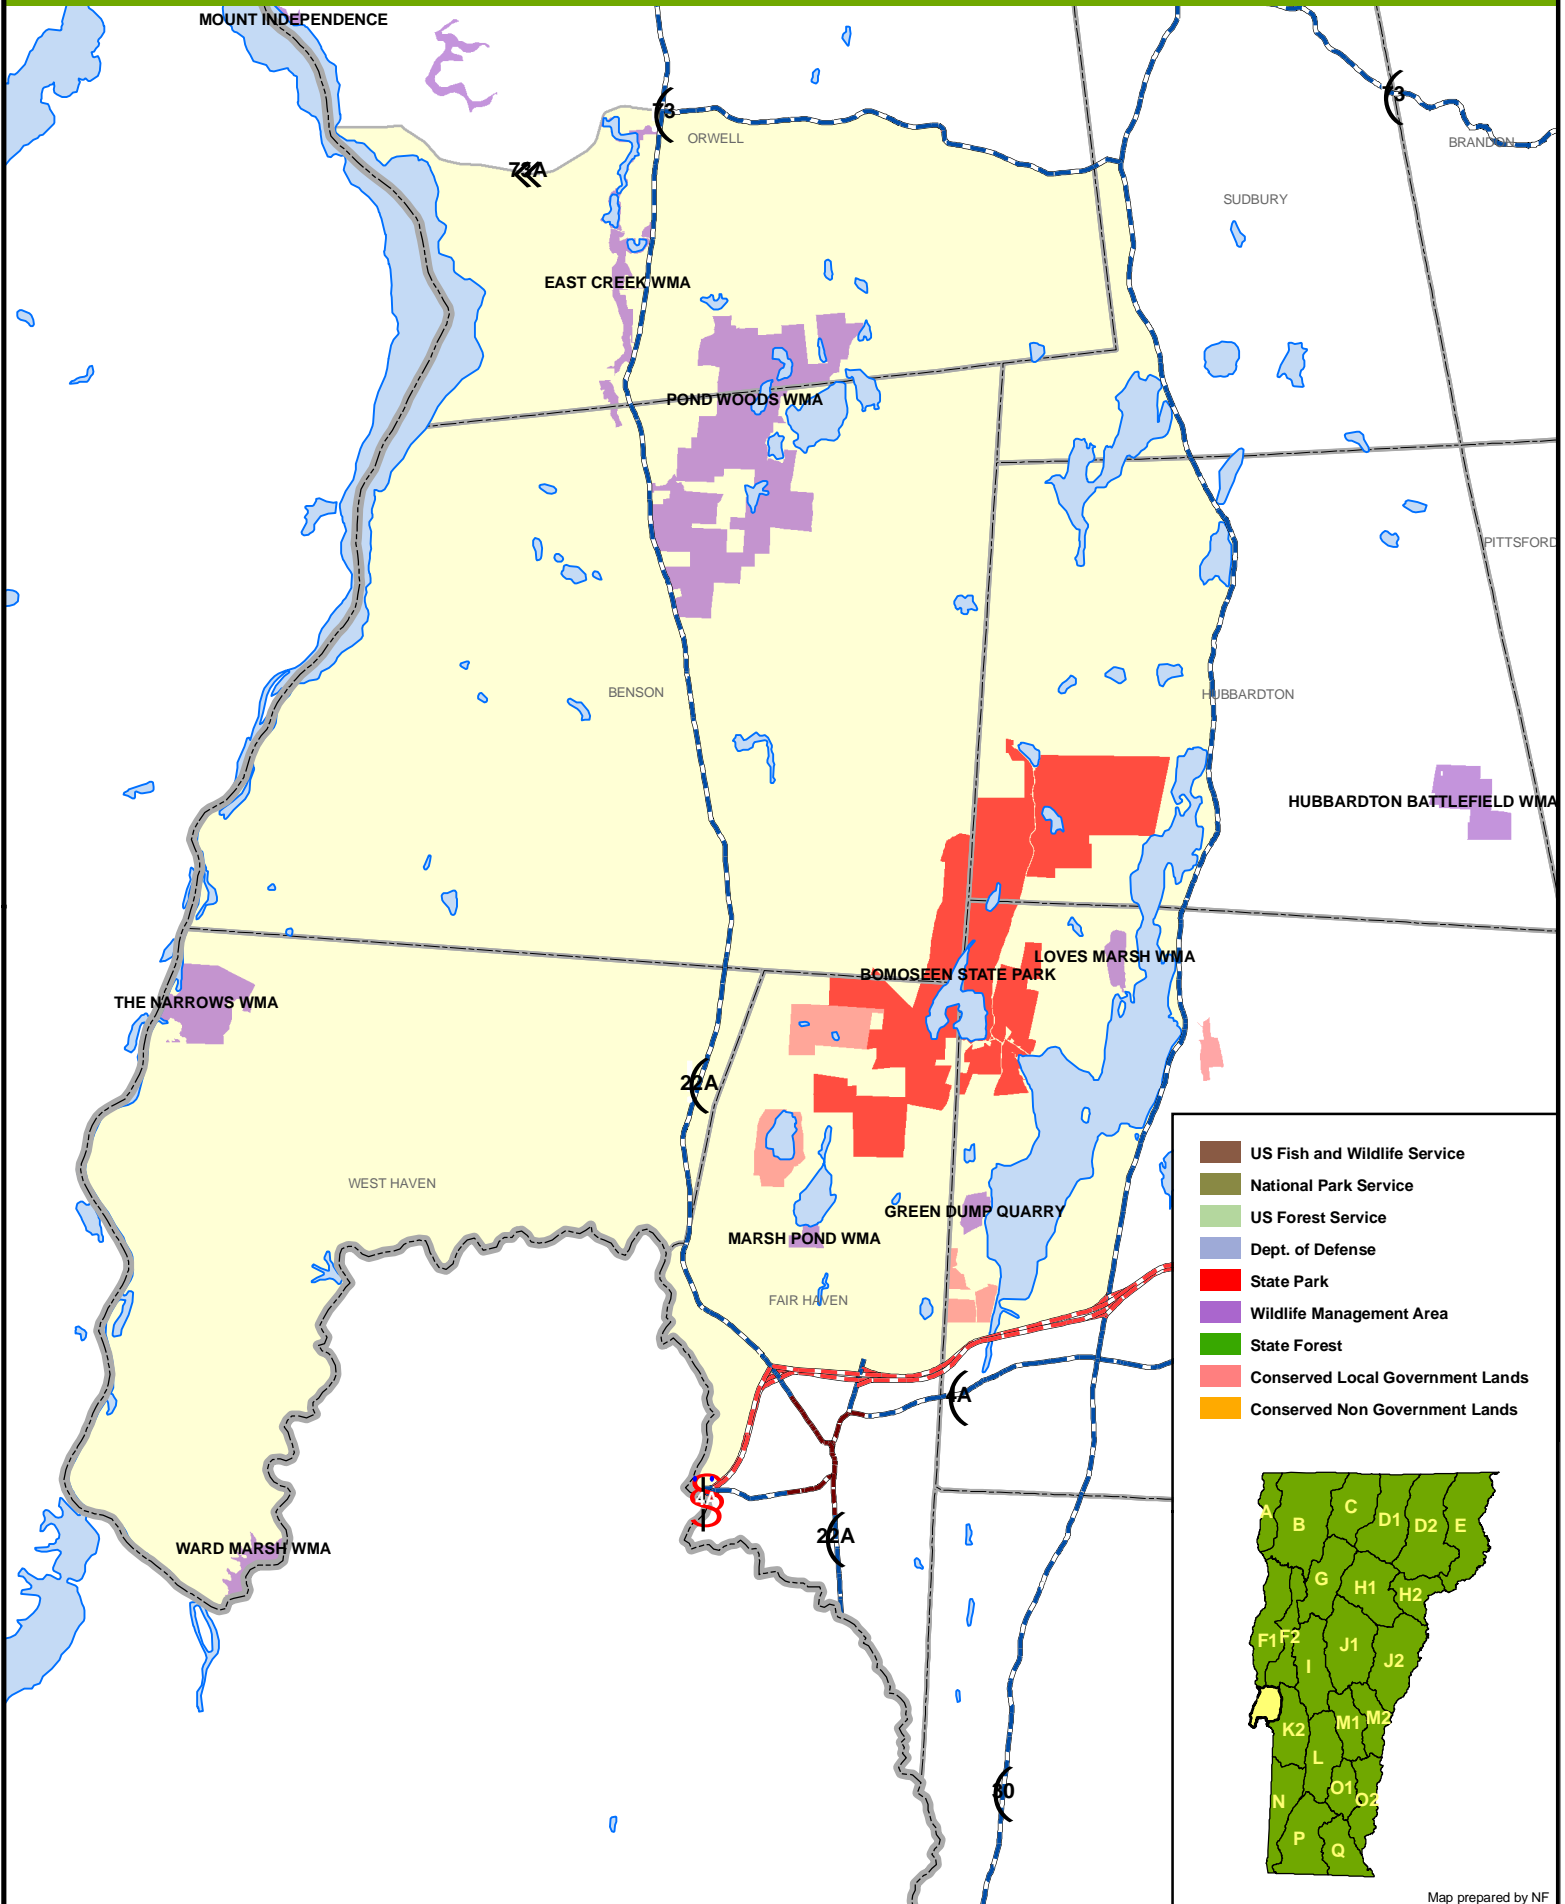

WILDLIFE MANAGEMENT UNIT K1

Map prepared by NF

Boundaries of conserved lands are approximate. This map and the information on it should be used for planning purposes only.