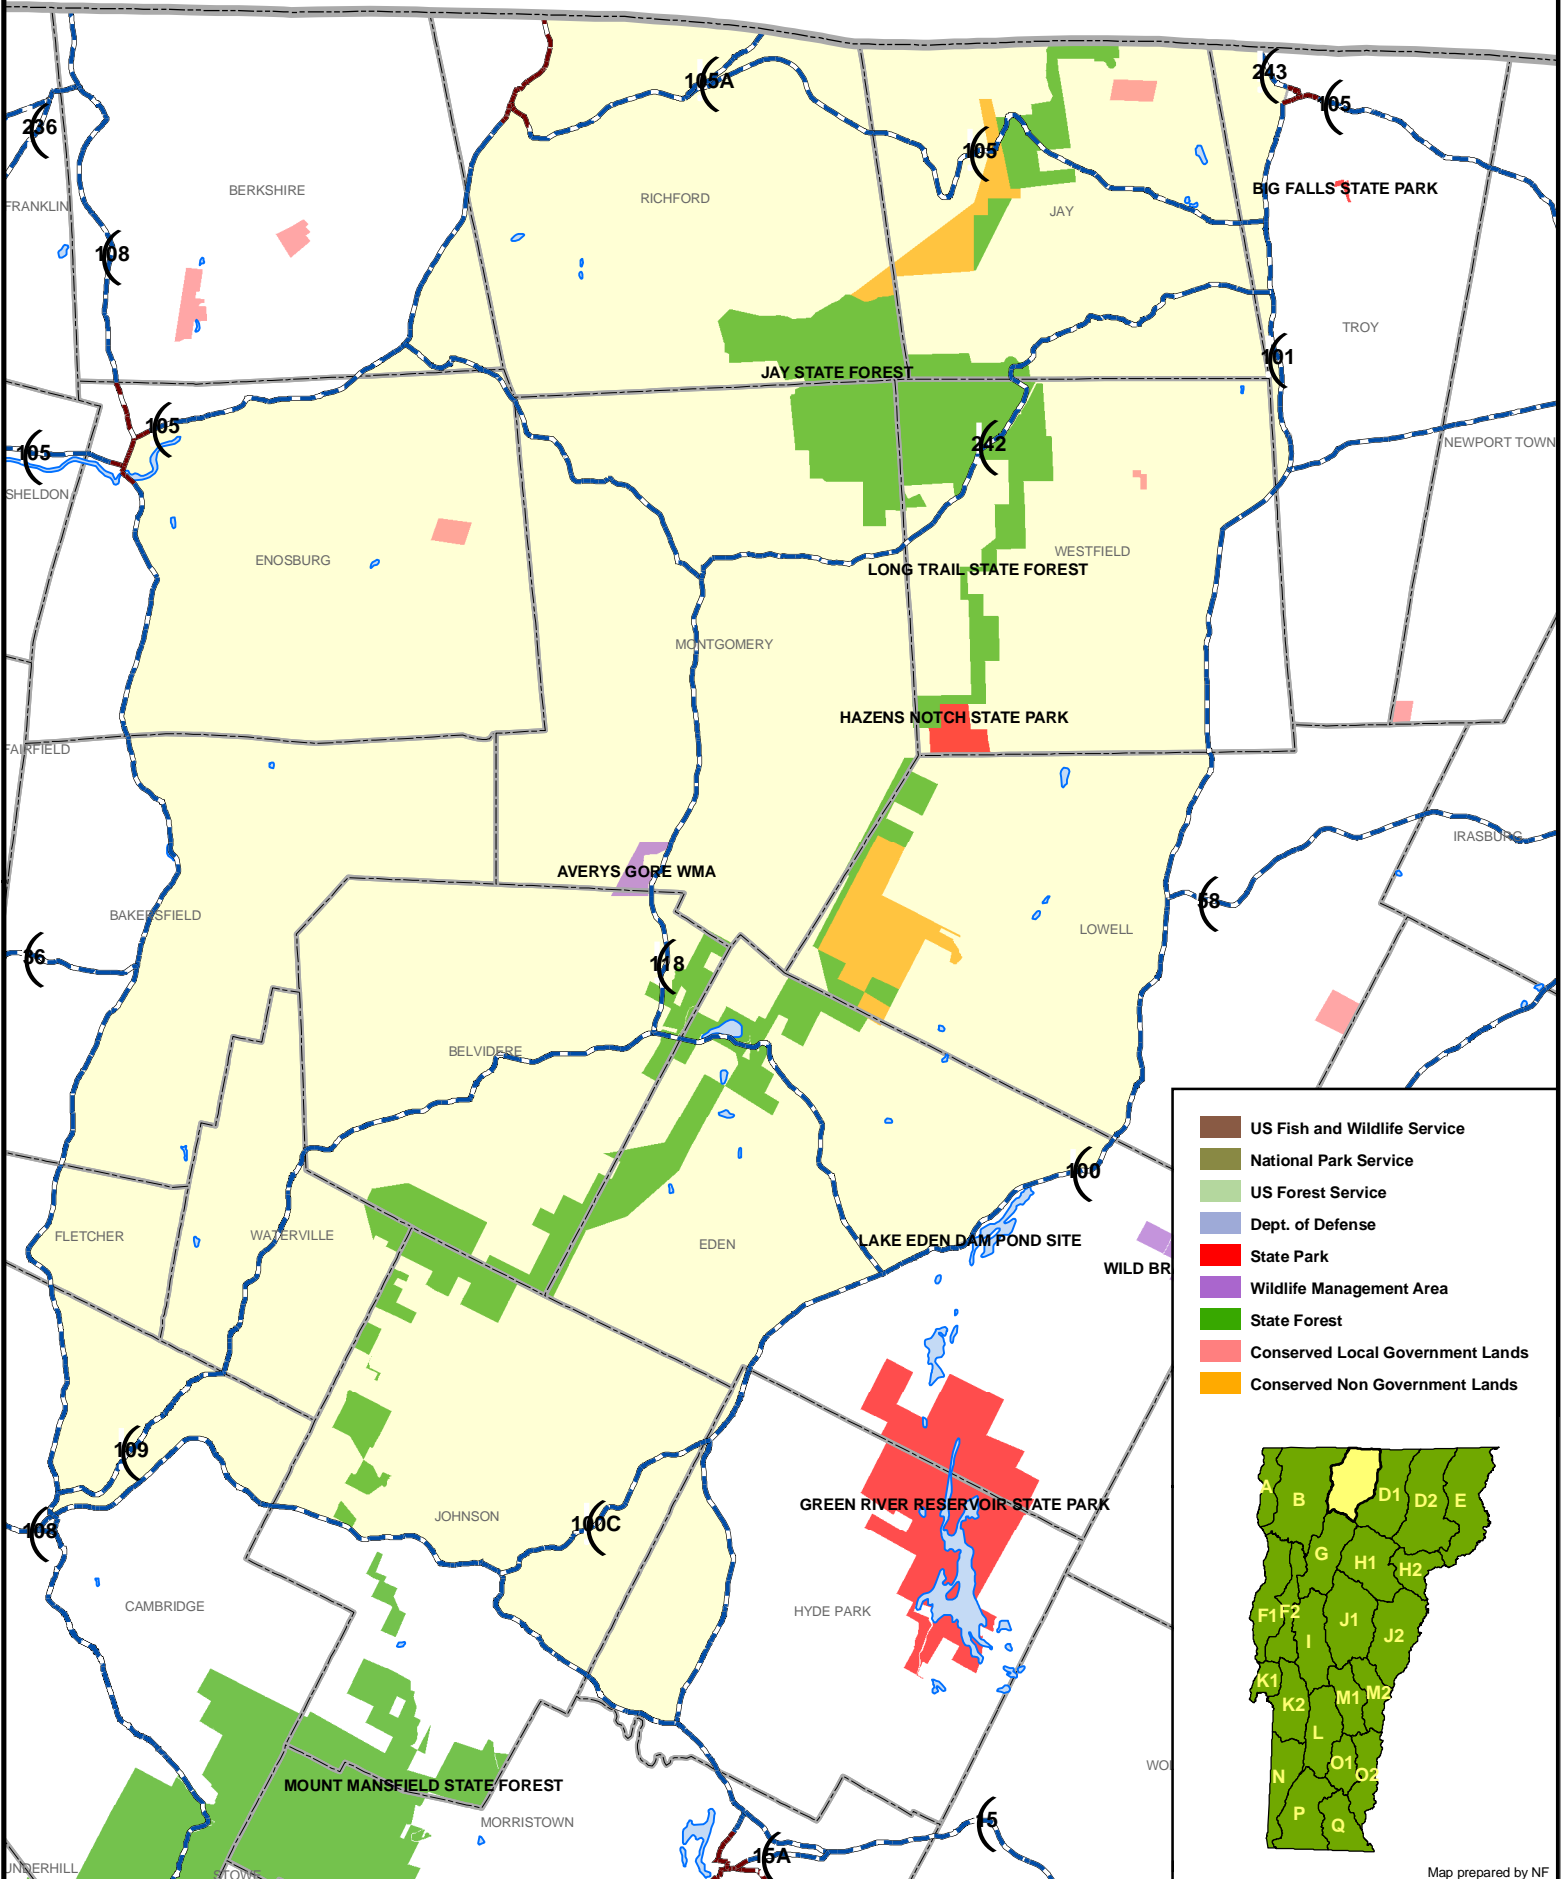

WILDLIFE MANAGEMENT UNIT C

Boundaries of conserved lands are approximate. This map and the information on it should be used for planning purposes only.