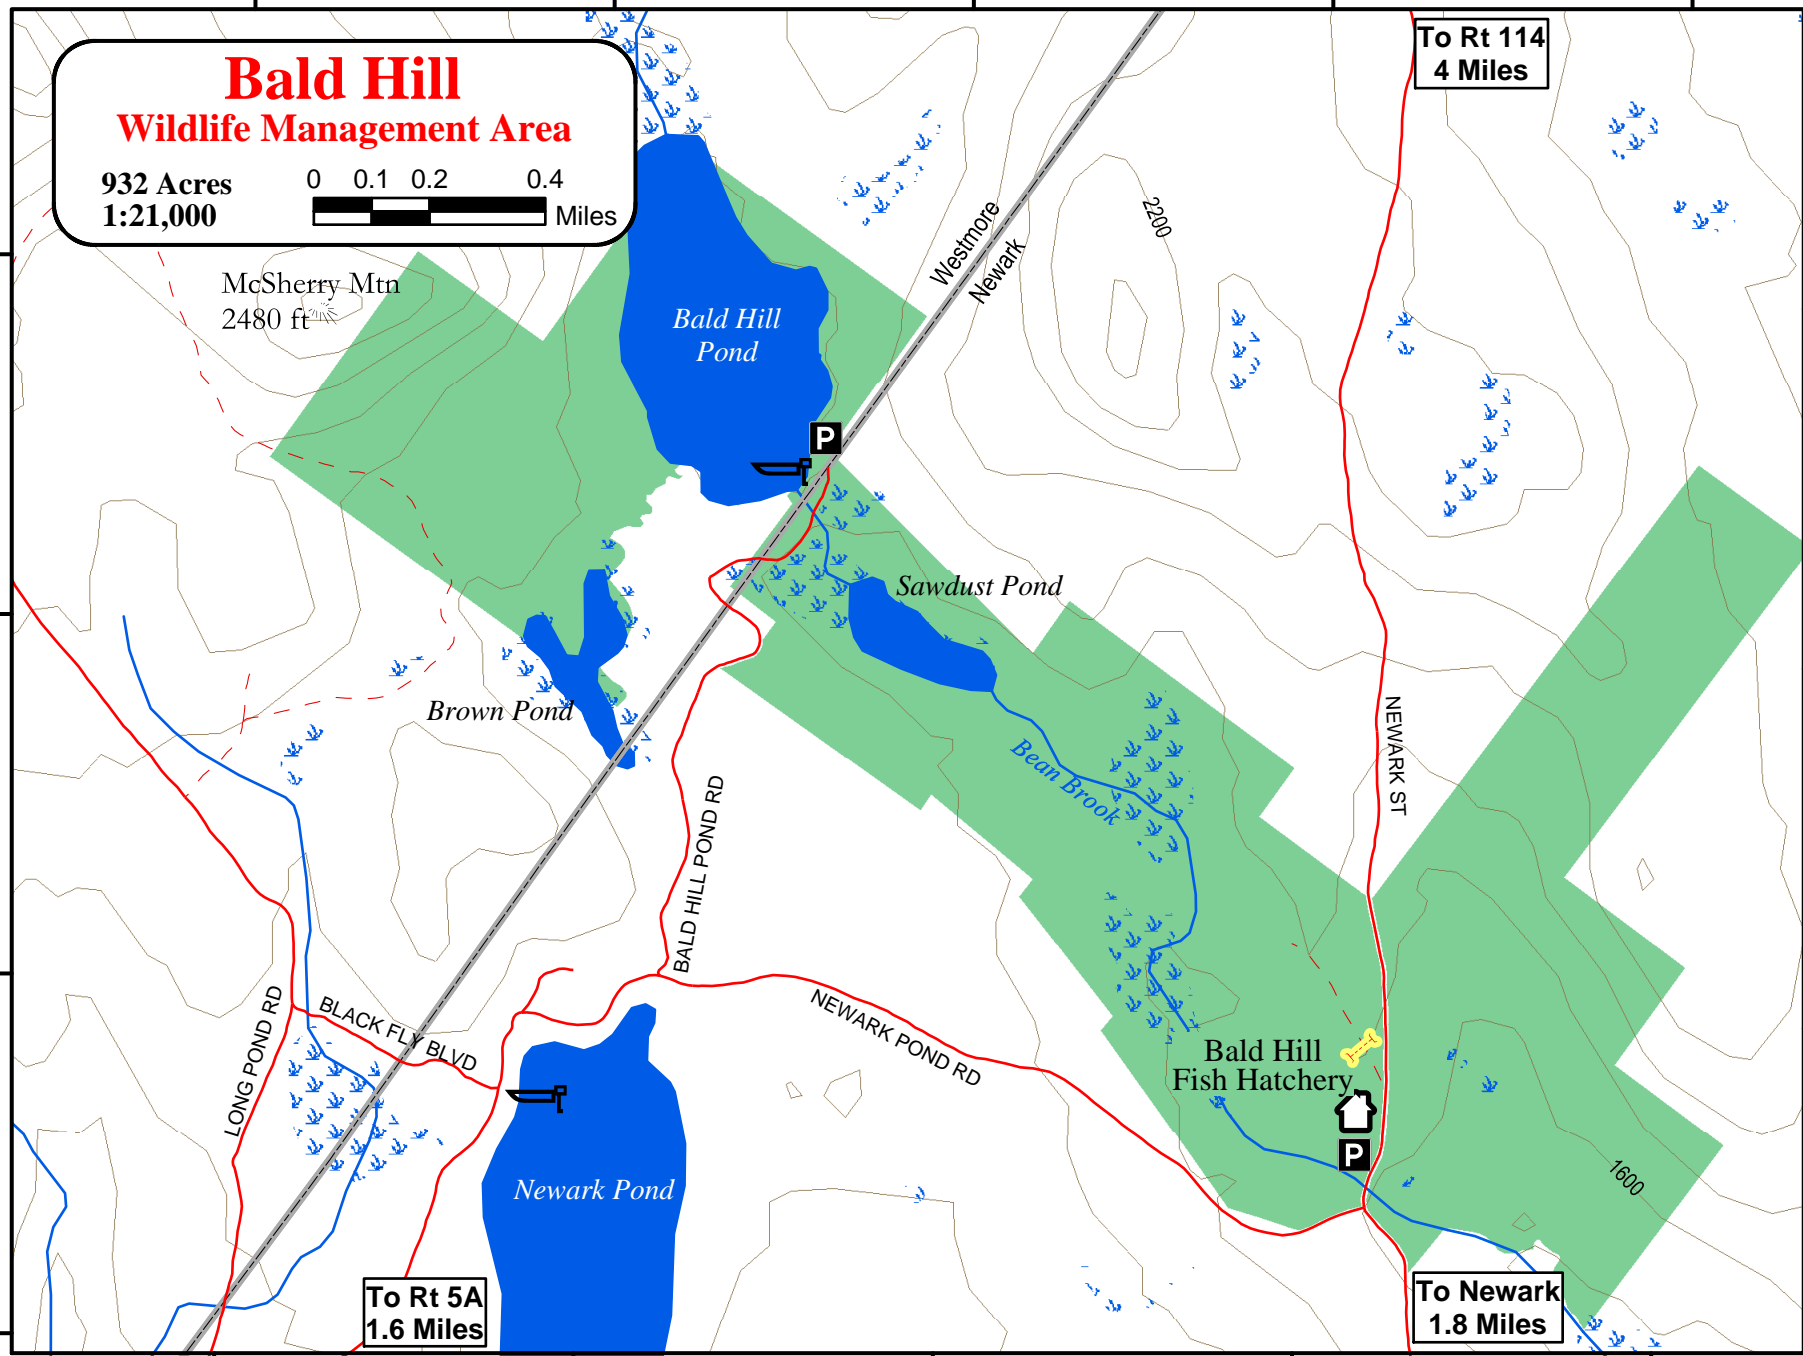

# Bald Hill Wildlife Management Area

932 Acres  
1:21,000

McSherry Mtn  
2480 ft

To Rt 114  
4 Miles

To Rt 5A  
1.6 Miles

To Newark  
1.8 Miles

737988

738988

739988

740988

741988

4956610

4957610

4956610