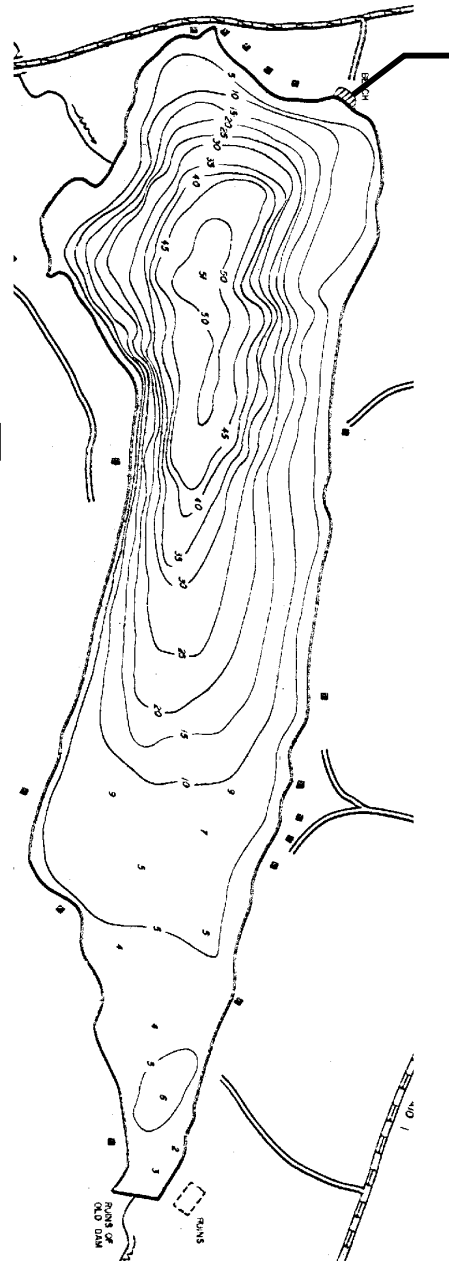

# Ticklenaked Pond

You are here

Open to fishing year-round.

Species	Length Rules	Daily Limit	Legal Methods	Open Seasons
Largemouth and Smallmouth Bass (catch and release season)	None	0	Catch and release angling with artificial lures and flies only	2 <sup>nd</sup> Saturday in April to Friday before 2 <sup>nd</sup> Saturday in June
Largemouth and Smallmouth Bass (regular season)	10"	Total of largemouth + smallmouth bass = no more than 5	Angling	2 <sup>nd</sup> Saturday in June to Nov. 30
Yellow Perch	None	50	Angling, ice fishing	All year
Bullhead, Chain Pickerel, Rock Bass, Pumpkinseed	None	None	Angling, ice fishing	All year

All other species: Refer to Vermont Guide to Hunting, Fishing, and Trapping