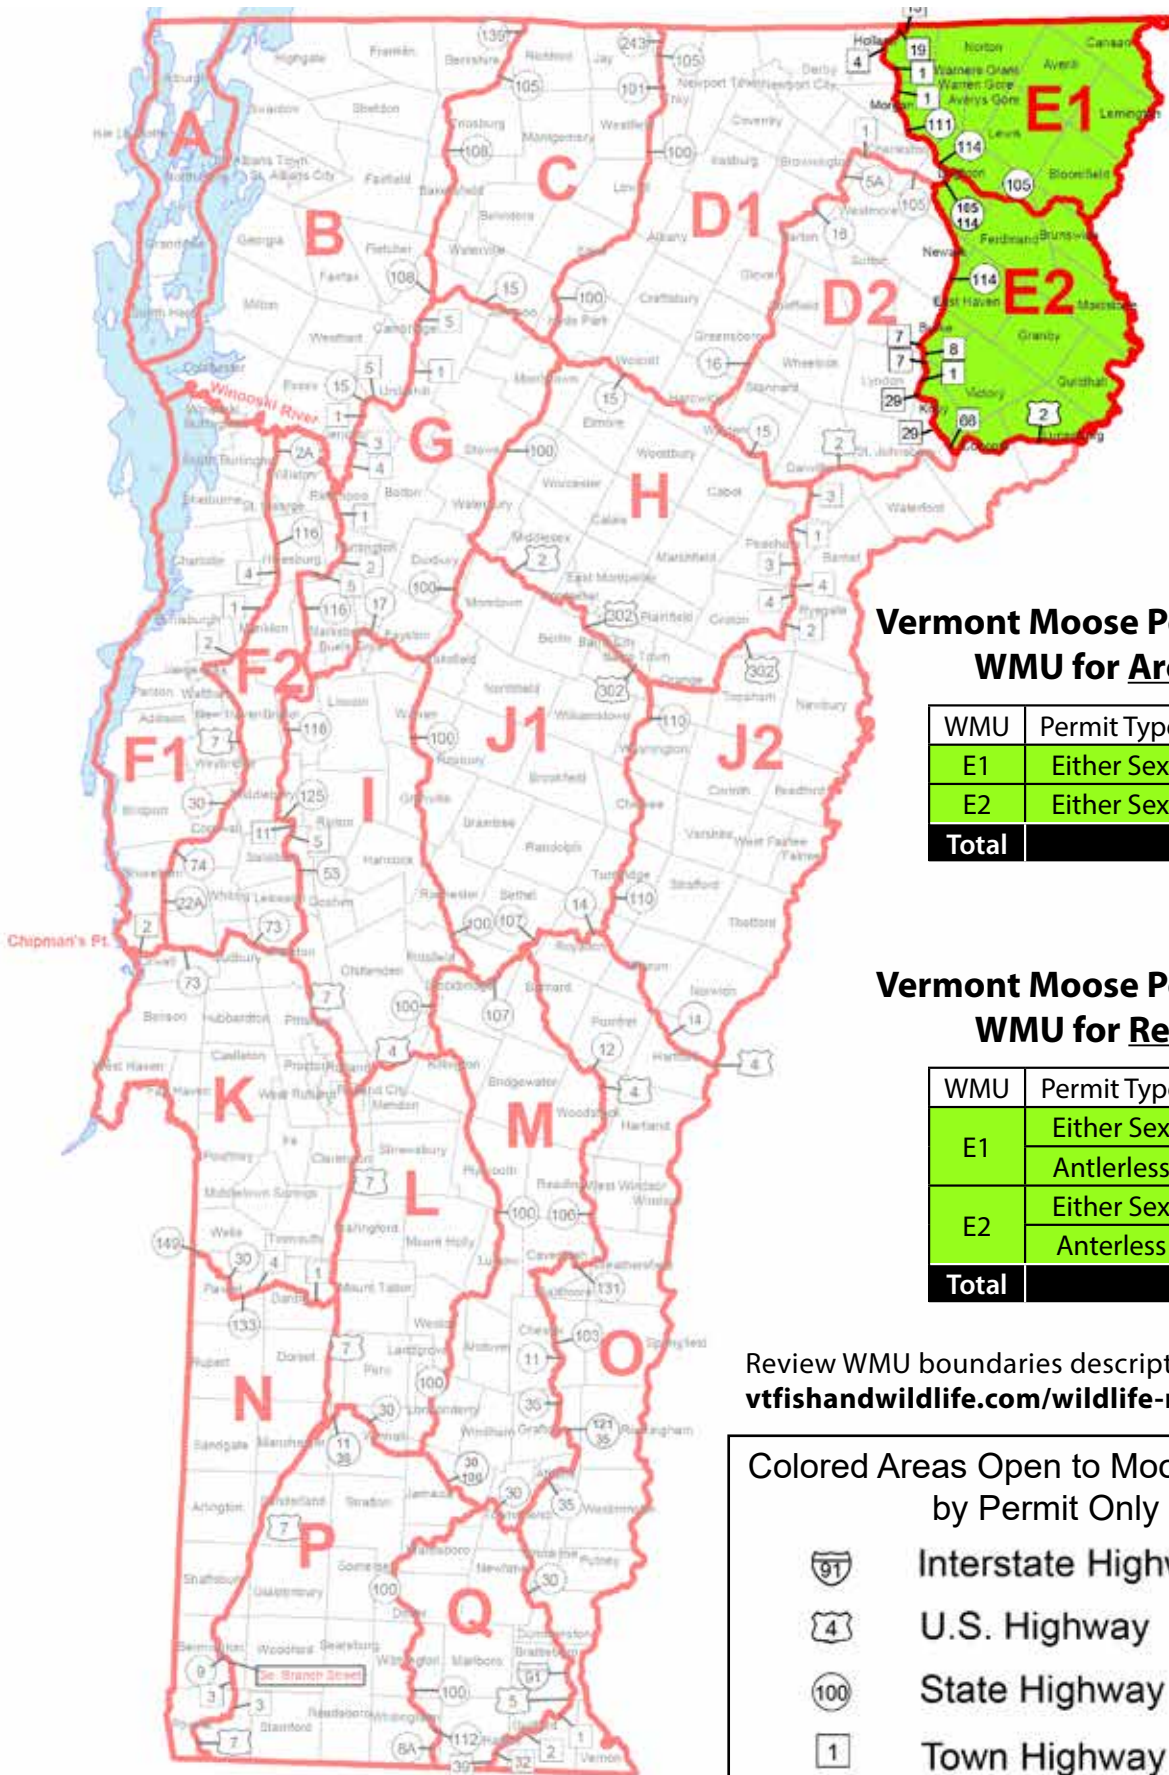

Wildlife Management Units Map for 2024 Moose Season

Vermont Moose Permit Allocation by WMU for Archery Season

WMU	Permit Type	# of Permits
E1	Either Sex	11
E2	Either Sex	9
Total		20

Vermont Moose Permit Allocation by WMU for Regular Season

WMU	Permit Type	# of Permits
E1	Either Sex	29
	Antlerless	55
E2	Either Sex	25
	Antlerless	45
Total		154

Review WMU boundaries descriptions at:
vtfishandwildlife.com/wildlife-management-units

Colored Areas Open to Moose Hunting by Permit Only

-  Interstate Highway
-  U.S. Highway
-  State Highway
-  Town Highway